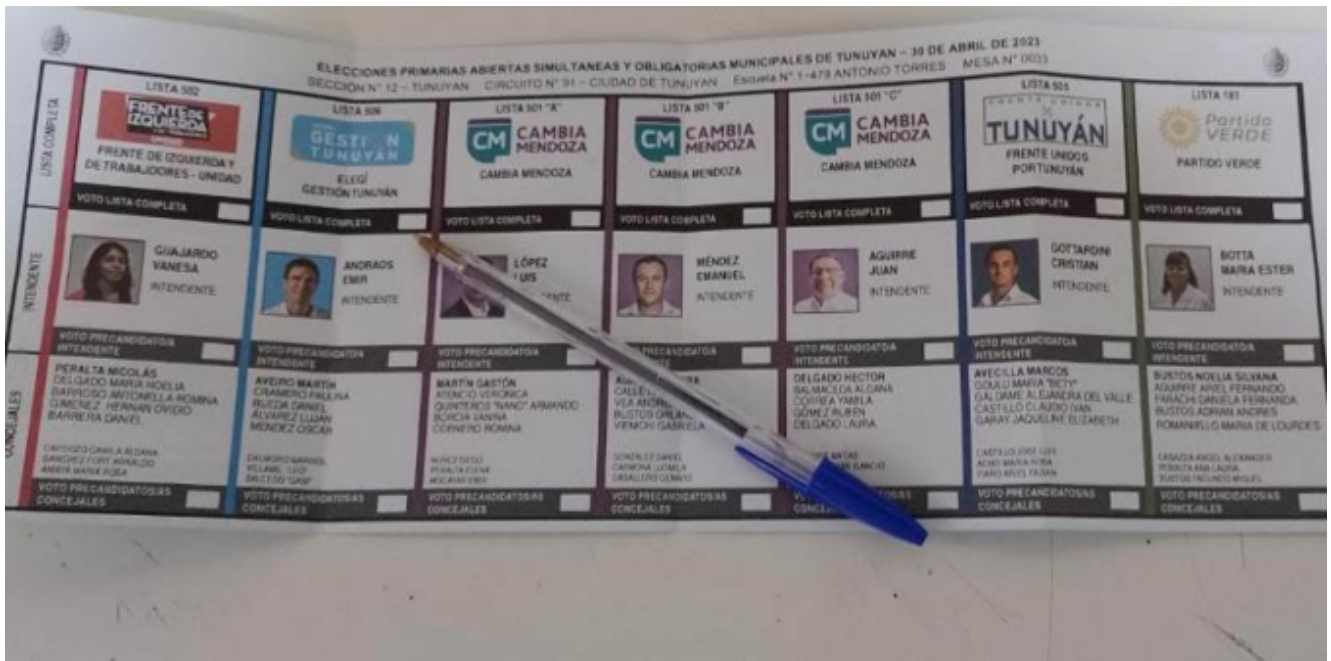

a evitar errores que generen **votos nulos**.

Modelo que se utilizó en las PASO Municipales en Tunuyán y que será modificado para los comicios provinciales